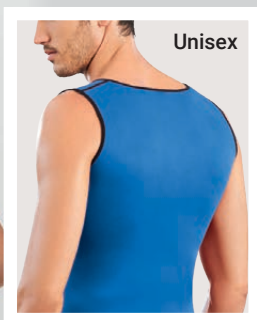

Unisex

Camisilla de Sudoración

Exterior: 92 % poliéster y 8 % spandex, Interior: 100 % poliuretano.

Talla S/M (138268):

36 cm, ancho de la cintura: 38 cm.

Talla L/XL (138267):

38 cm, ancho de la cintura: 40 cm. / 12 pts

~~$36.99~~

$19.99 c/u

MÁS DEL 55% DE DTO.